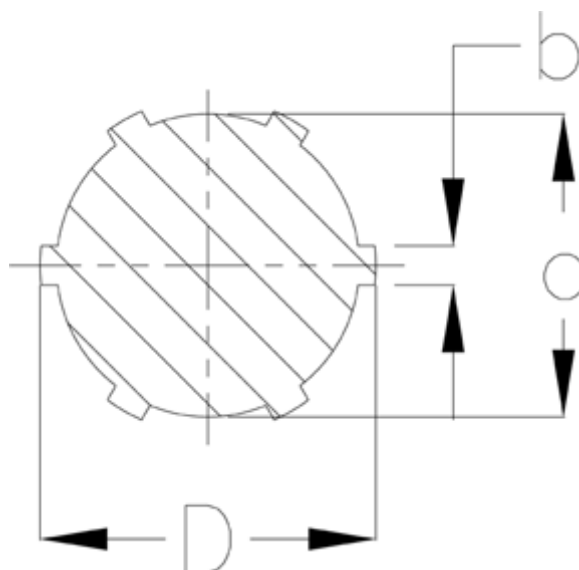

# Data Sheet

Article number: 0752442500

Description: Spline shaft 1000524004  
B6 x 21 x 25 length 2500

## Measures

---

b = 5

d = 21

D = 25

Description = B 6x21x25

Length = 2500